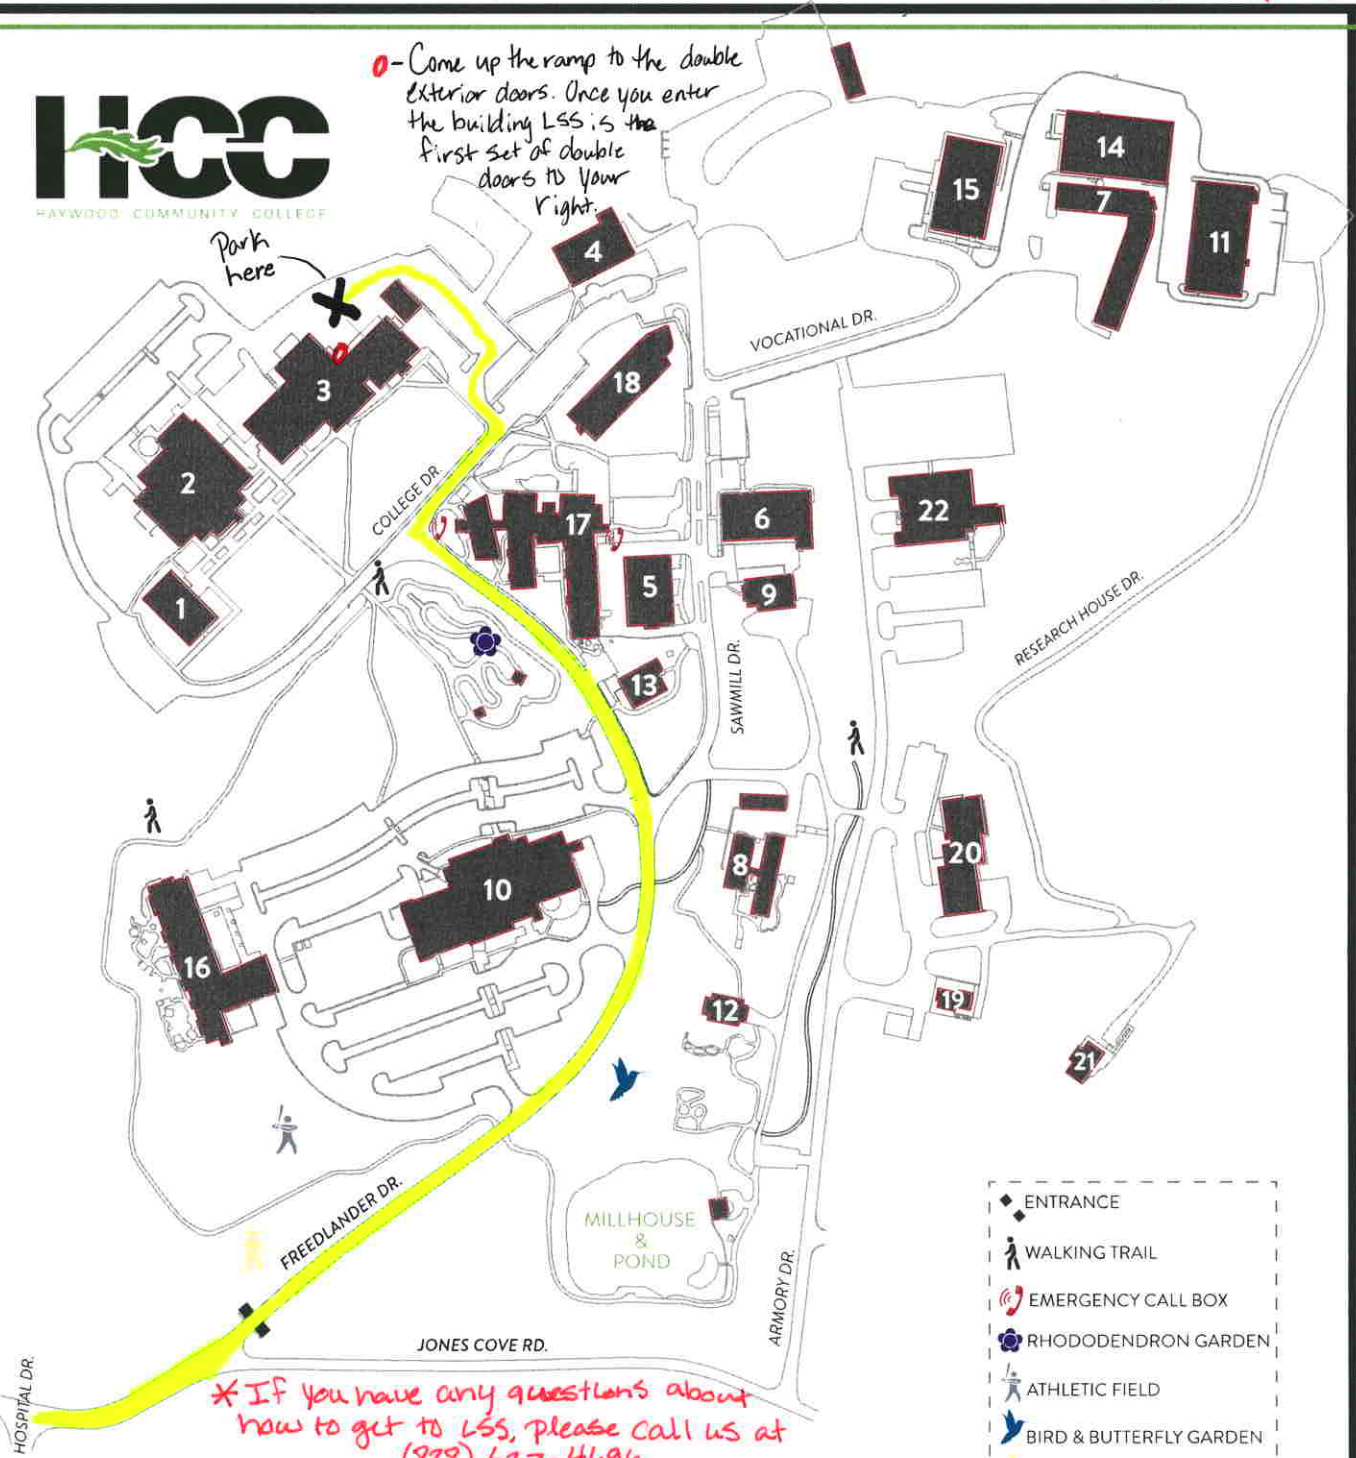

0 - Come up the ramp to the double exterior doors. Once you enter the building LSS is the first set of double doors to your right.

Park here

* If you have any questions about how to get to LSS, please call us at (828) 627-4696

- ◆ ENTRANCE
- 🚶 WALKING TRAIL
- 📞 EMERGENCY CALL BOX
- 🌸 RHODODENDRON GARDEN
- ⚽ ATHLETIC FIELD
- 🦋 BIRD & BUTTERFLY GARDEN
- 🏌️ DISC GOLF COURSE STARTS

- 1 Balsam | Administrative Building
- 2 Alder | Library/Cafe/Instruction Building
- 3 Hickory | General Education Building
- 4 Dogwood | Haywood Early College
- 5 Buckeye | Marketing
- 6 Poplar | Health & Human Services Building
- 7 Birch | Trades Building
- 8 Willow | Horticulture Building
- 9 Oak | Quilting & Upholstery
- 10 Hemlock | Student Services
- 11 Pine | Automotive

- 12 Ironwood | J.M. West, Jr. Center Home of the HCC Lumberjacks
- 13 Chestnut | Cosmetology
- 14 Walnut | Natural Resources/Welding
- 15 Hawthorn | Campus Services Building
- 16 Silverbell | RCAC
- 17 Sycamore | Creative Arts Building
- 18 Juniper | Health Sciences Education Building
- 19 PSTF: Burn Building
- 20 Public Service Training Facility
- 21 Research Demonstration House
- 22 Armory

Buildings Located Off Campus:

- 3000 RHTC: Regional High Tech Center
- Small Business Center: Regional Business Advancement Center
- 3400 West Waynesville Building: HCC West Waynesville Annex